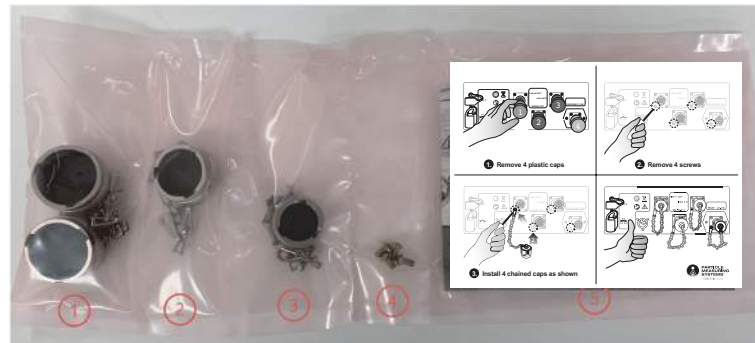

IsoAir Pro-Plus Accessories

Wifi Antenna

PN 1000025757

FRU kit all caps and chains PN 1000026650

Size 10 cap with chain PN 1000025826

Size 12 cap with chain PN 1000025827

Size 14 cap with chain PN 1000025828